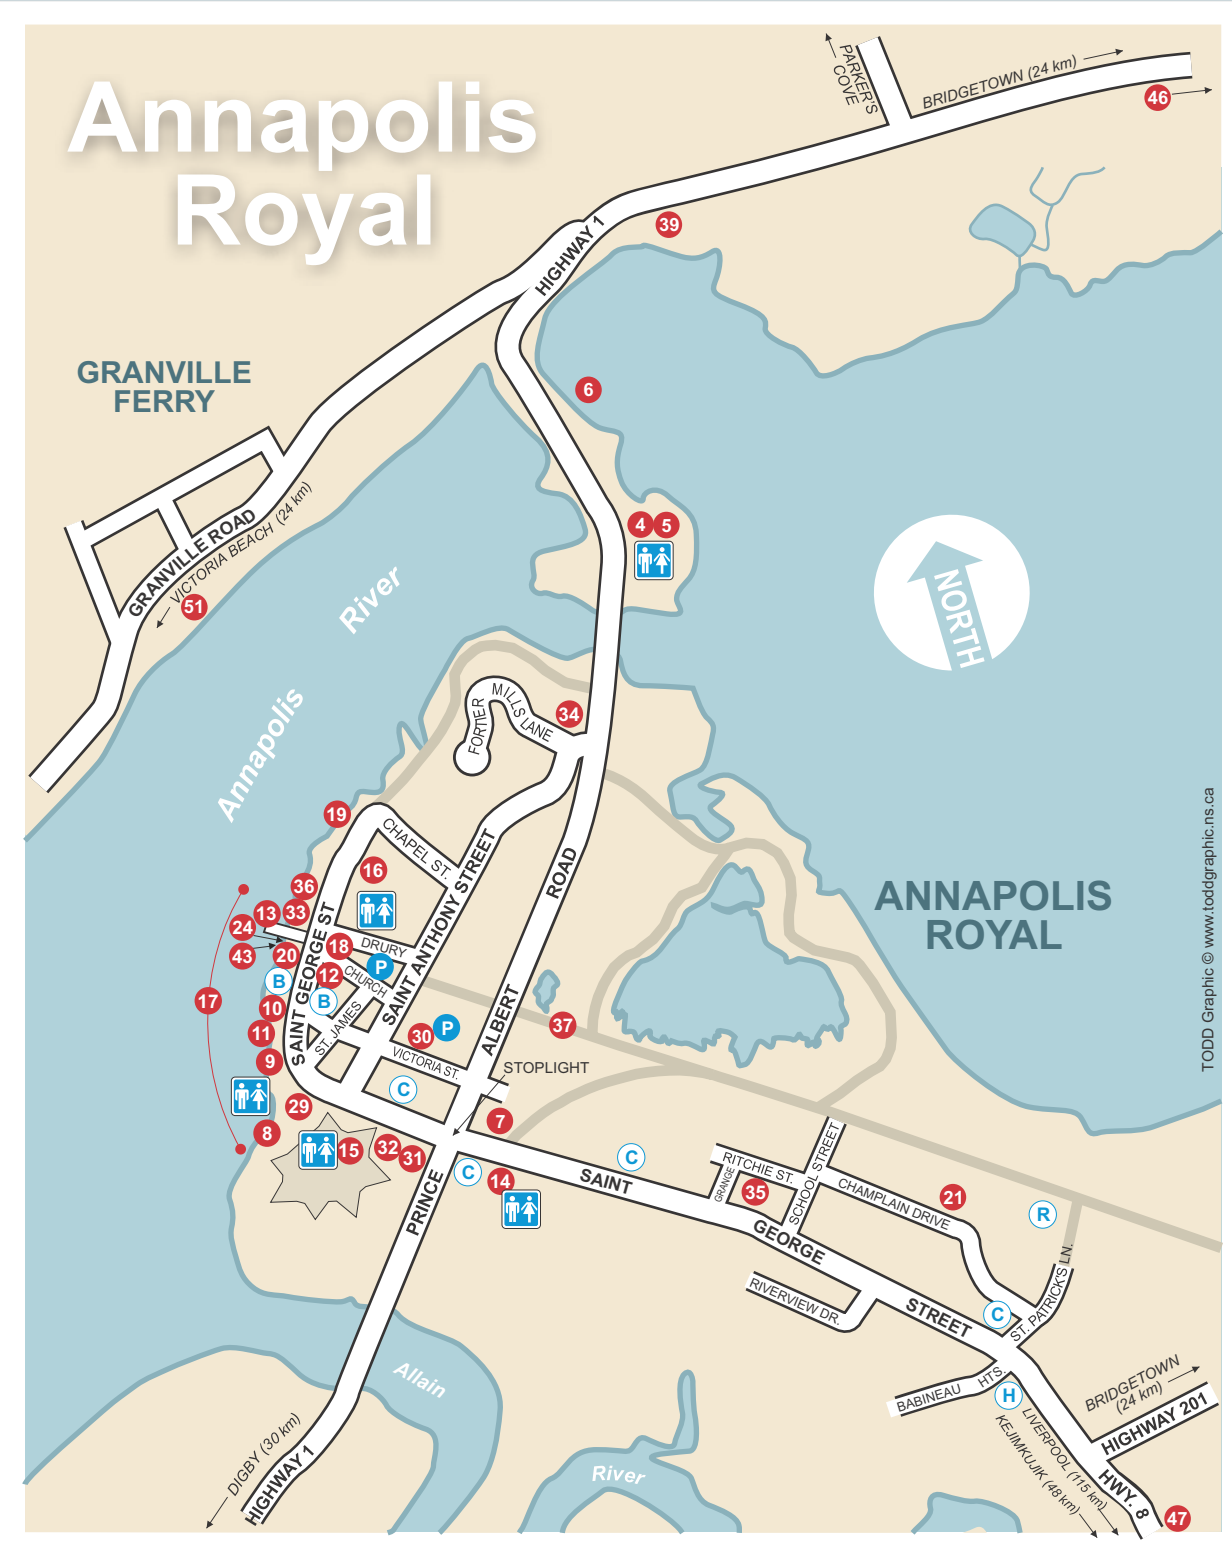

Annapolis Royal Area