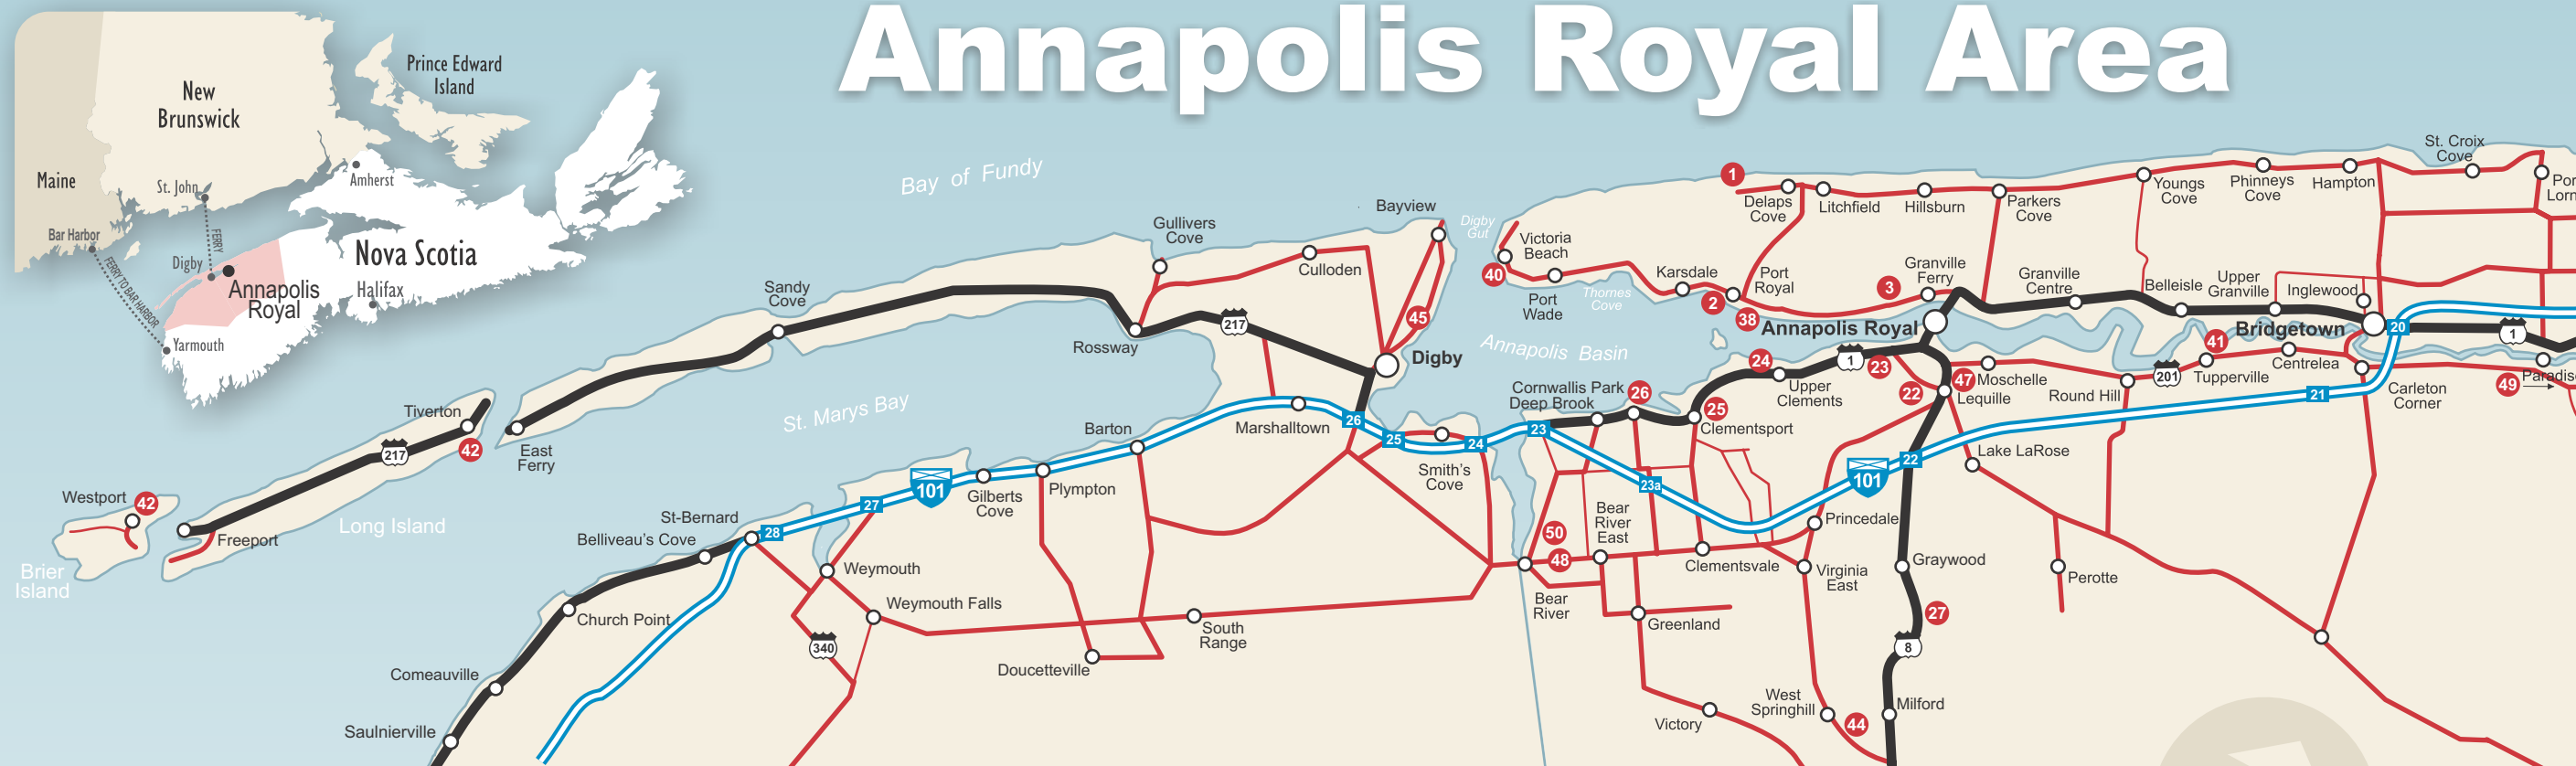

# Annapolis Royal Area

### Things To See and Do

- 1 Delaps Cove Wilderness Trail
- 2 Port-Royal National Historic Site
- 3 North Hills Museum
- 4 Tidal Power Station
- 5 Visitor Information Centre
- 6 Boat Launch, Dock & Sport Fishing
- 7 ArtsPlace
- 8 Queen's-Kings Wharf
- 9 Oqwa'titek Amphitheatre
- 10 Lighthouse
- 11 Scenic Boardwalk
- 12 Sinclair Inn Museum
- 13 Wharf
- 14 Annapolis Royal Historic Gardens
- 15 Fort Anne National Historic Site
- 16 O'Dell House Museum
- 17 Waterfront Shopping District
- 18 Farmers & Traders Market
- 19 Iroquois Monument
- 20 King's Theatre
- 21 Swimming Pool & Tennis Courts
- 22 Grist Mill
- 23 Fort View Golf Course
- 24 Rose Fortune Monument
- 25 St. Edward's Church
- 26 Annapolis Basin Conference Centre
- 27 Mickey Hill Pocket Wilderness
- 28 Kejimikujik National Park
- 29 Town Hall
- 30 Post Office
- 31 Court House
- 32 Garrison Graveyard
- 33 Boat Haul Up
- 34 Fire Station
- 35 Library
- 36 Grant Potter Children's Playground
- 37 Skateboard Park & French Basin Trail
- 38 Melanson Settlement NHS

### Points d'intérêts

- 39 Kayak Annapolis Royal
- 40 Victoria Beach
- 41 Tupperville School Museum
- 42 Whale Watching
- 43 Boat Building
- 44 Raven Haven Beachside Family Park
- 45 Gael Tours
- 46 Oaklawn Farm Zoo
- 47 Still Fired Distilleries
- 48 Casa Nova Fine Beverages
- 49 Lunn's Mill Beer Company
- 50 Bear River Vineyards
- 51 Granville Ferry Sunday Market
- P Parking
- C Church
- B Banks
- H Community Health Centre
- R Recreation
- W Washrooms

Visitor Info Centre & Tidal Power Plant

Port-Royal Habitation NHS

O'Dell House Museum

Candlelight Graveyard Tours

ARTSPPLACE

Historic Walking Tours & Lighthouse

Historic Gardens

Sinclair Inn Museum