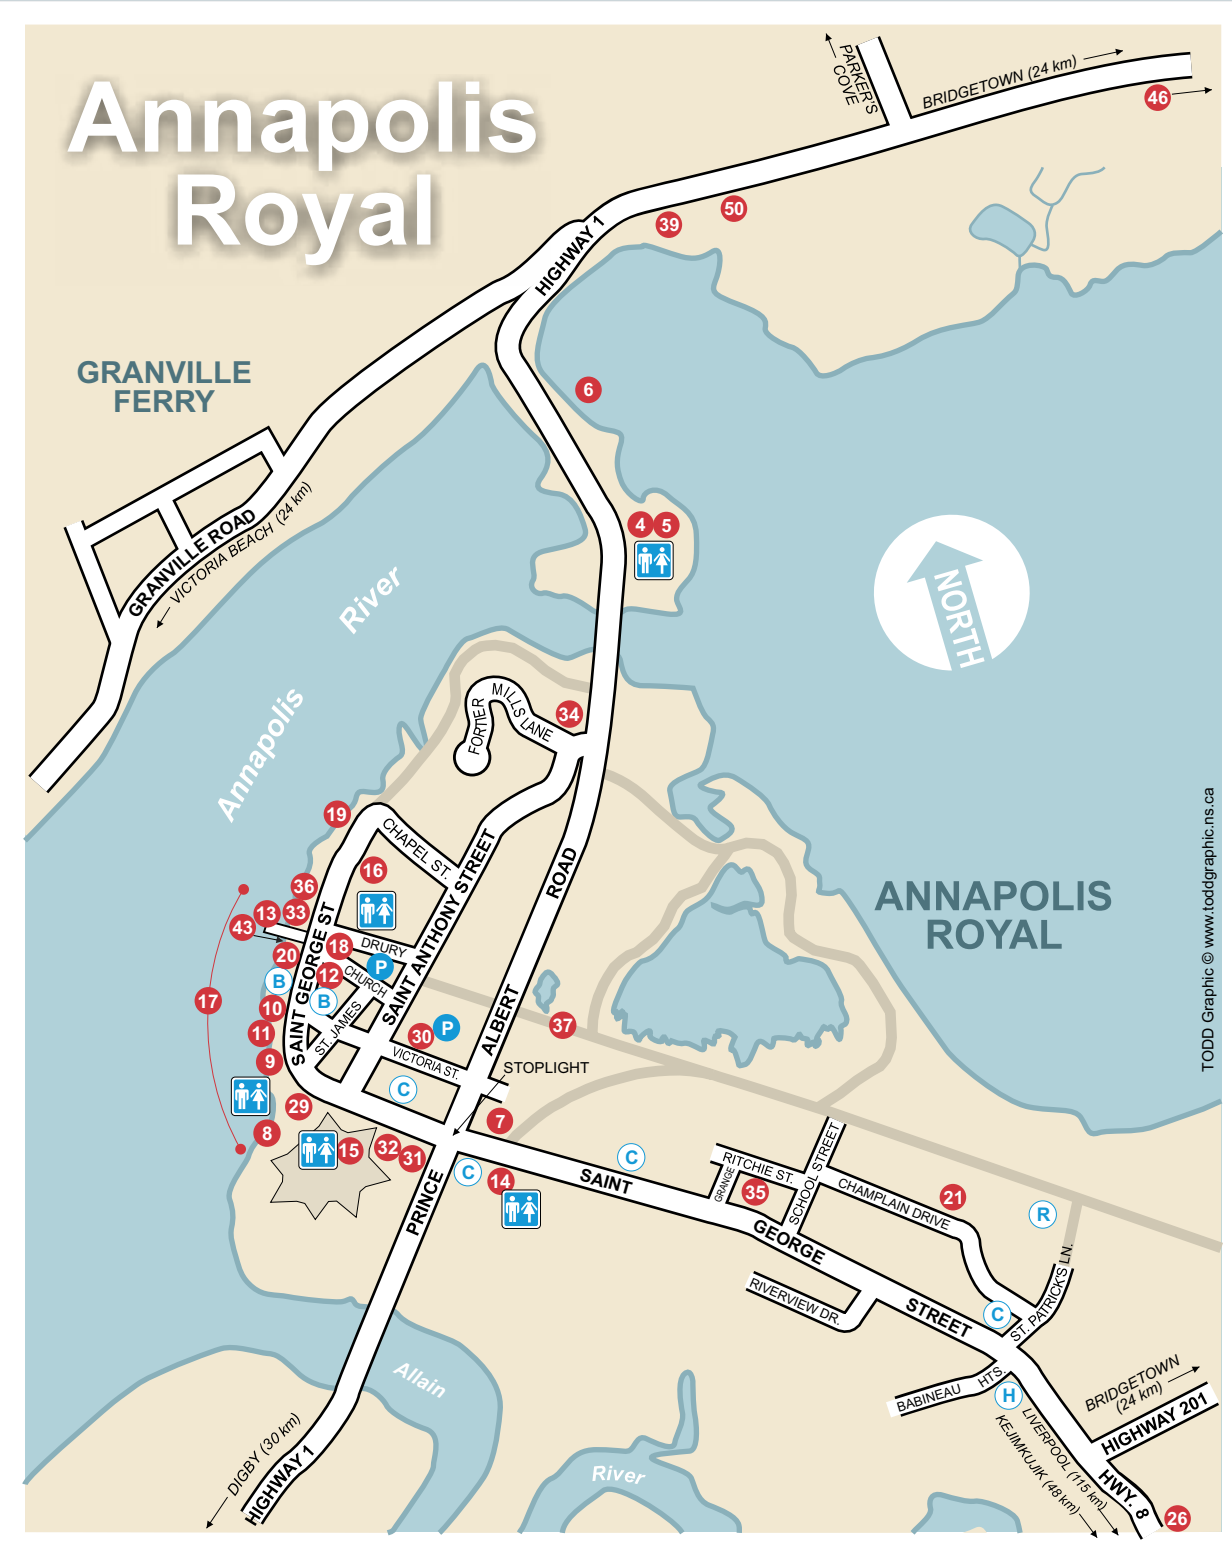

Annapolis Royal Area