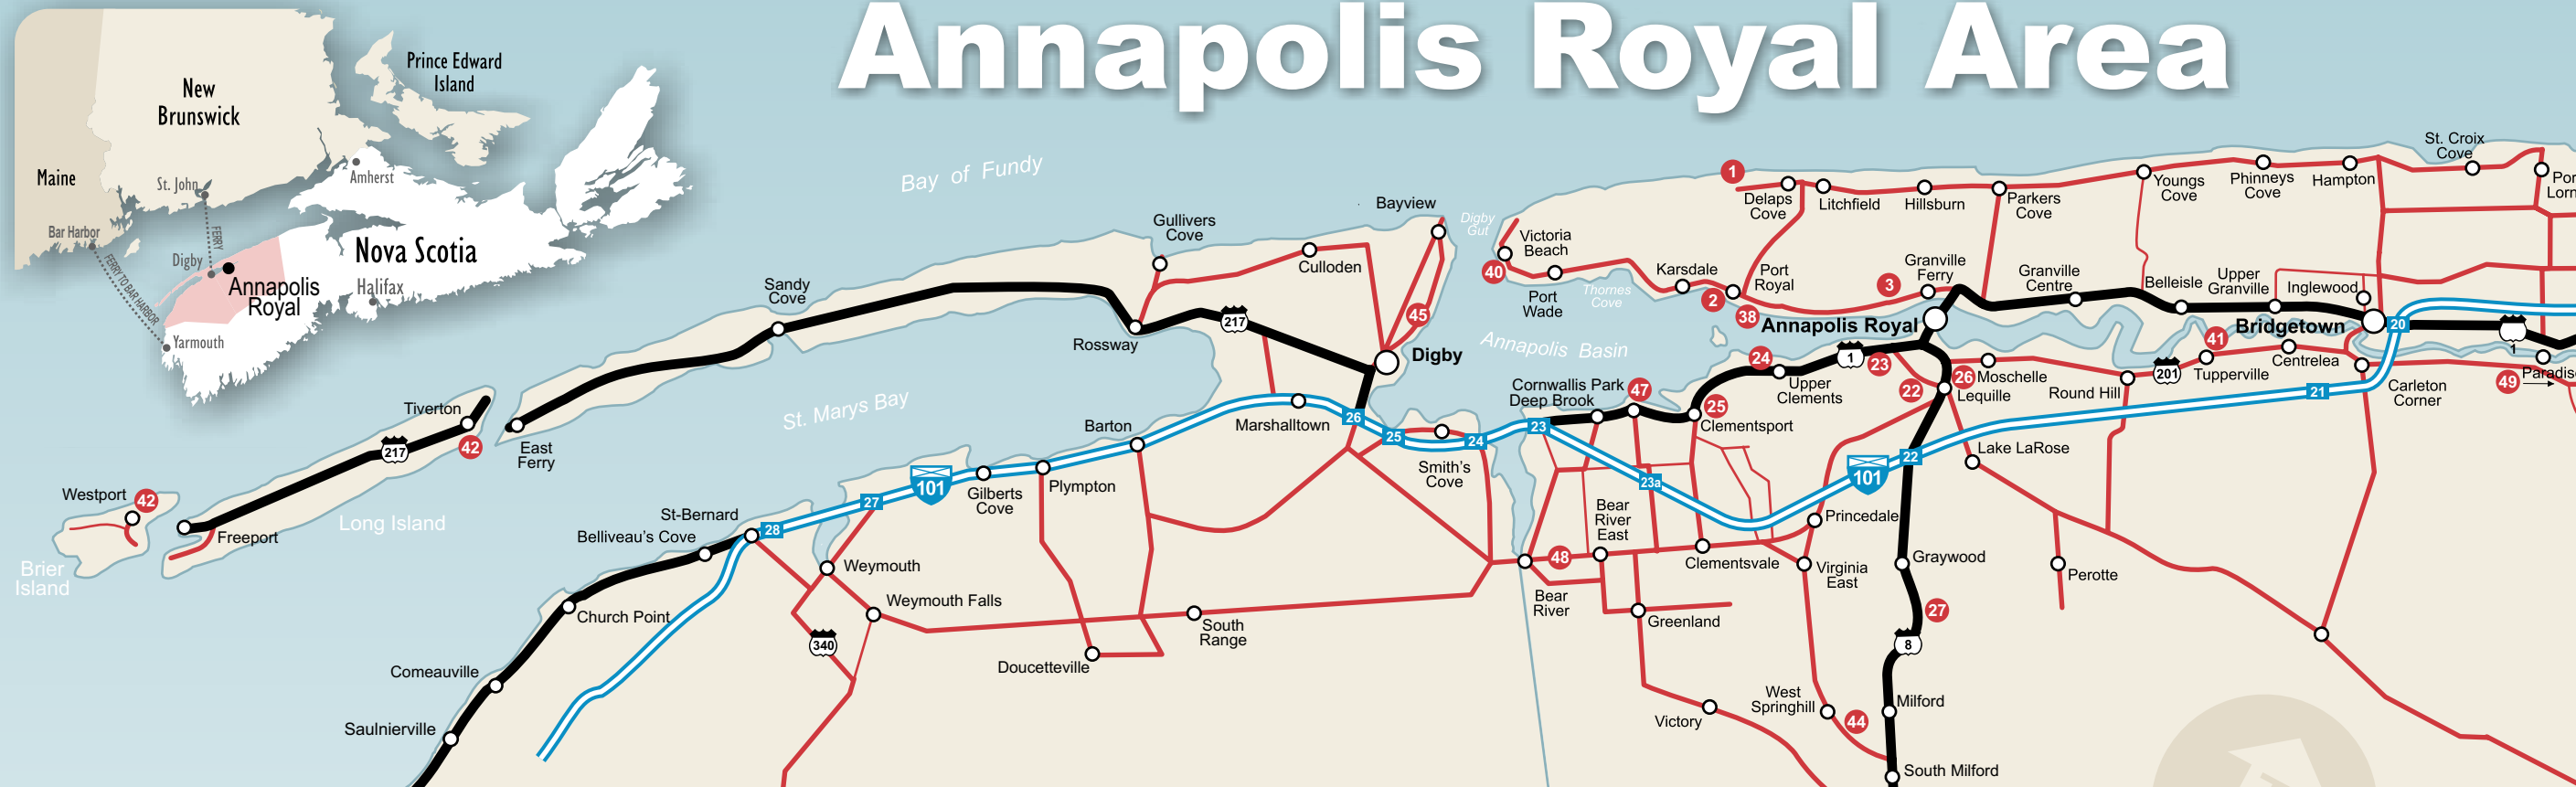

Annapolis Royal Area